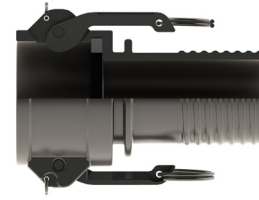

PART NUMBER	TYPE 'E' 316 S/S MALE CAMLOCK x COMPOSITE HOSETAIL
316 STAINLESS STEEL	
QL16SCH-16	1"
QL16SCH-20	1 1/4"
QL16SCH-24	1 1/2"
QL16SCH-32	2"
QL16SCH-40	2 1/2"
QL16SCH-48	3"
QL16SCH-64	4"
QL16SCH-96	6"
ALUMINIUM	
QL1ACH-16	1"
QL1ACH-20	1 1/4"
QL1ACH-24	1 1/2"
QL1ACH-32	2"
QL1ACH-40	2 1/2"
QL1ACH-48	3"
QL1ACH-64	4"
QL1ACH-96	6"

PART NUMBER	TYPE 'C' 316 S/S FEMALE CAMLOCK x COMPOSITE HOSETAIL (BN SEALS)
316 STAINLESS STEEL	
QL26SCH-16	1"
QL26SCH-20	1 1/4"
QL26SCH-24	1 1/2"
QL26SCH-32	2"
QL26SCH-40	2 1/2"
QL26SCH-48	3"
QL26SCH-64	4"
QL26SCH-96	6"
ALUMINIUM	
QL2ACH-16	1"
QL2ACH-20	1 1/4"
QL2ACH-24	1 1/2"
QL2ACH-32	2"
QL2ACH-40	2 1/2"
QL2ACH-48	3"
QL2ACH-64	4"
QL2ACH-96	6"

PART NUMBER	TYPE 'C' SAFLOK 316 S/S FEMALE CAMLOCK x COMPOSITE HOSETAIL (BN SEALS)
QL26SSAFCH-16	1"
QL26SSAFCH-20	1 1/4"
QL26SSAFCH-24	1 1/2"
QL26SSAFCH-32	2"
QL26SSAFCH-40	2 1/2"
QL26SSAFCH-48	3"
QL26SSAFCH-64	4"

PART NUMBER	TYPE 'C' INSTA-LOCK 316 S/S FEMALE CAMLOCK x COMPOSITE HOSETAIL (BN SEALS)
QL26SINCH-16	1"
QL26SINCH-20	1 1/4"
QL26SINCH-24	1 1/2"
QL26SINCH-32	2"
QL26SINCH-40	2 1/2"
QL26SINCH-48	3"
QL26SINCH-64	4"
QL26SINCH-96	6"