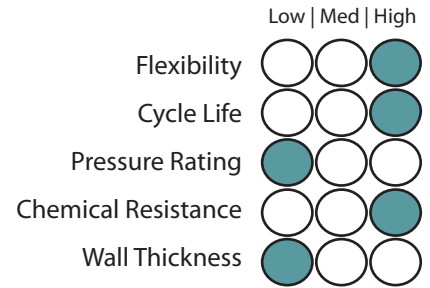

### Tuflex

**Part No.:** TFD  
**Colour:** Dark Grey  
**Construction:** Neoprene Rubber  
**Reinforcement:** Wire Helix  
**Size Available:** 2" - 14"  
(Larger sizes upon Request)  
**Temperature:** -30°C +120°C

### Construction

**Use:**  
 Tuflex is constructed of calico material with neoprene rubber coating and is recommended where service conditions require a lightweight ducting able to withstand temperatures up to 120°C